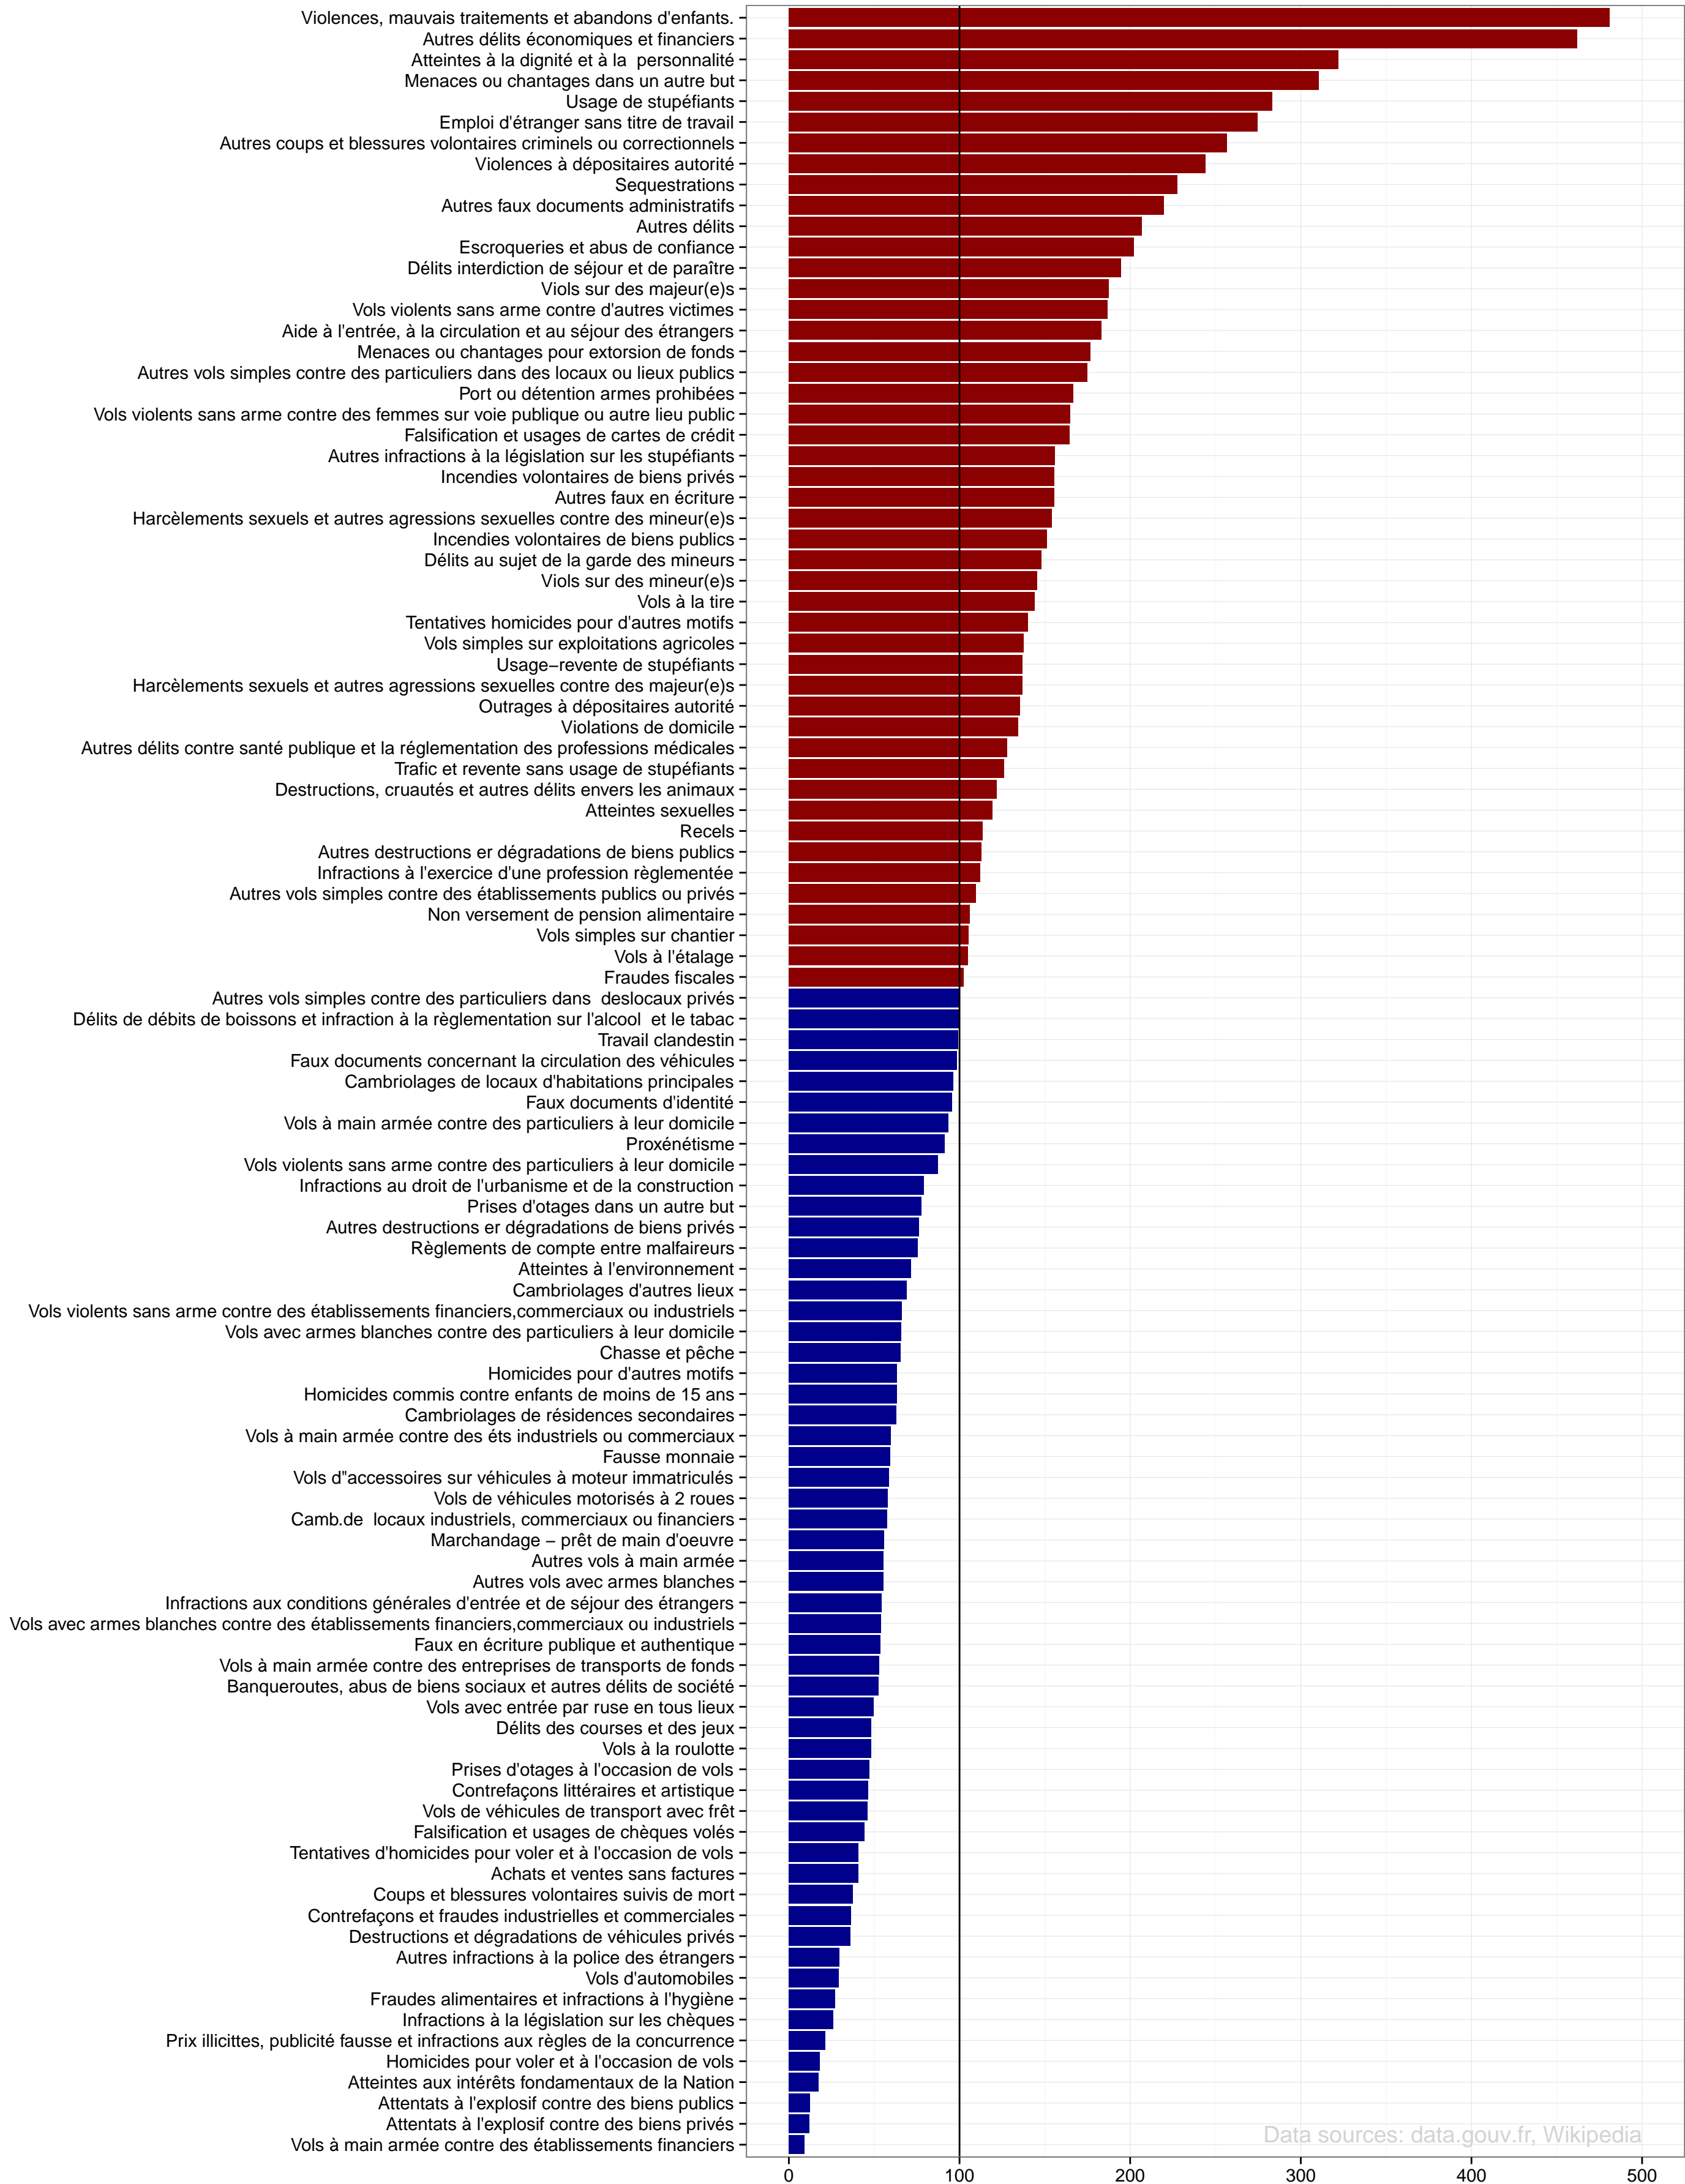

Crime change in France (1996 – 2014)

Crime name (in French)

Data sources: data.gouv.fr, Wikipedia

Crime rate in 2014 in relation to 1996 (normalized by population)
100 = 1996 levels